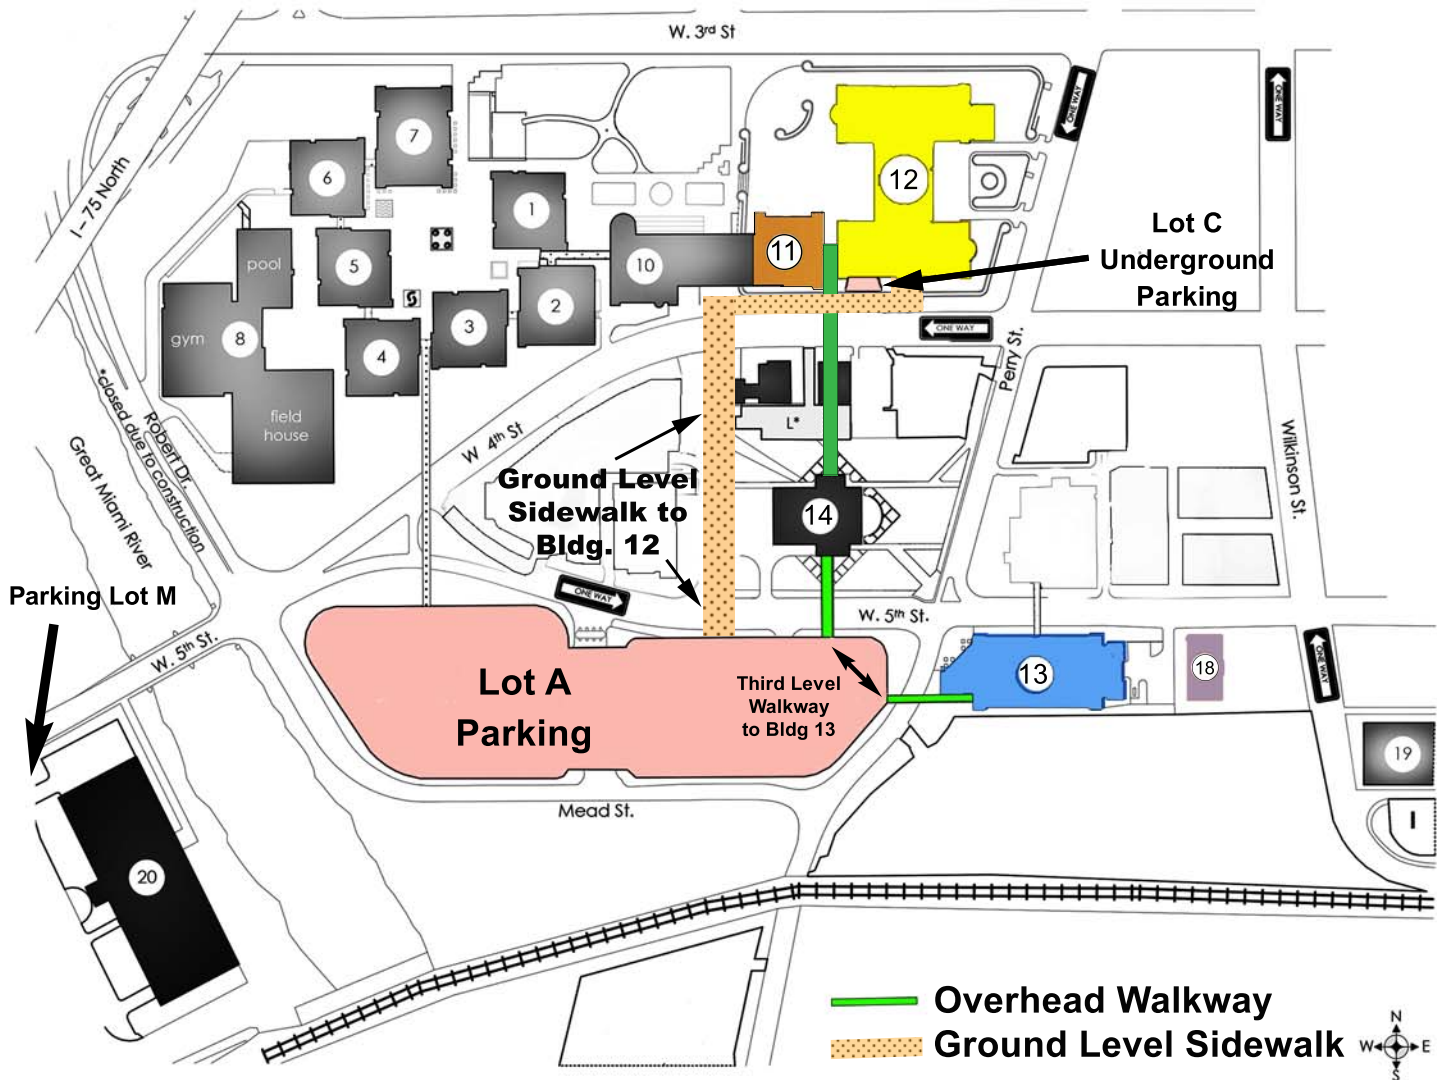

# TechFest Parking Lots A and C

**If Lot C under Building 12 is full, please park in Lot A or Lot M.**

## Driving Directions from Lot C to Lot A

- From the entrance to Lot C, continue to drive west on Fourth Street. Get in the left lane.
- Immediately after the entrance to Lot B on your left, there is a turnaround lane; turn left here and get into the right lane. You are now on West Fifth Street. (Note: this lane is immediately under the elevated West Walkway)
- Turn right into the parking garage from West Fifth Street.

## Getting from Lot A to Building 12

You can get to Building 12 using the outdoor ground level sidewalk shown on the map or the overhead walkway to Building 11 thru Building 14.